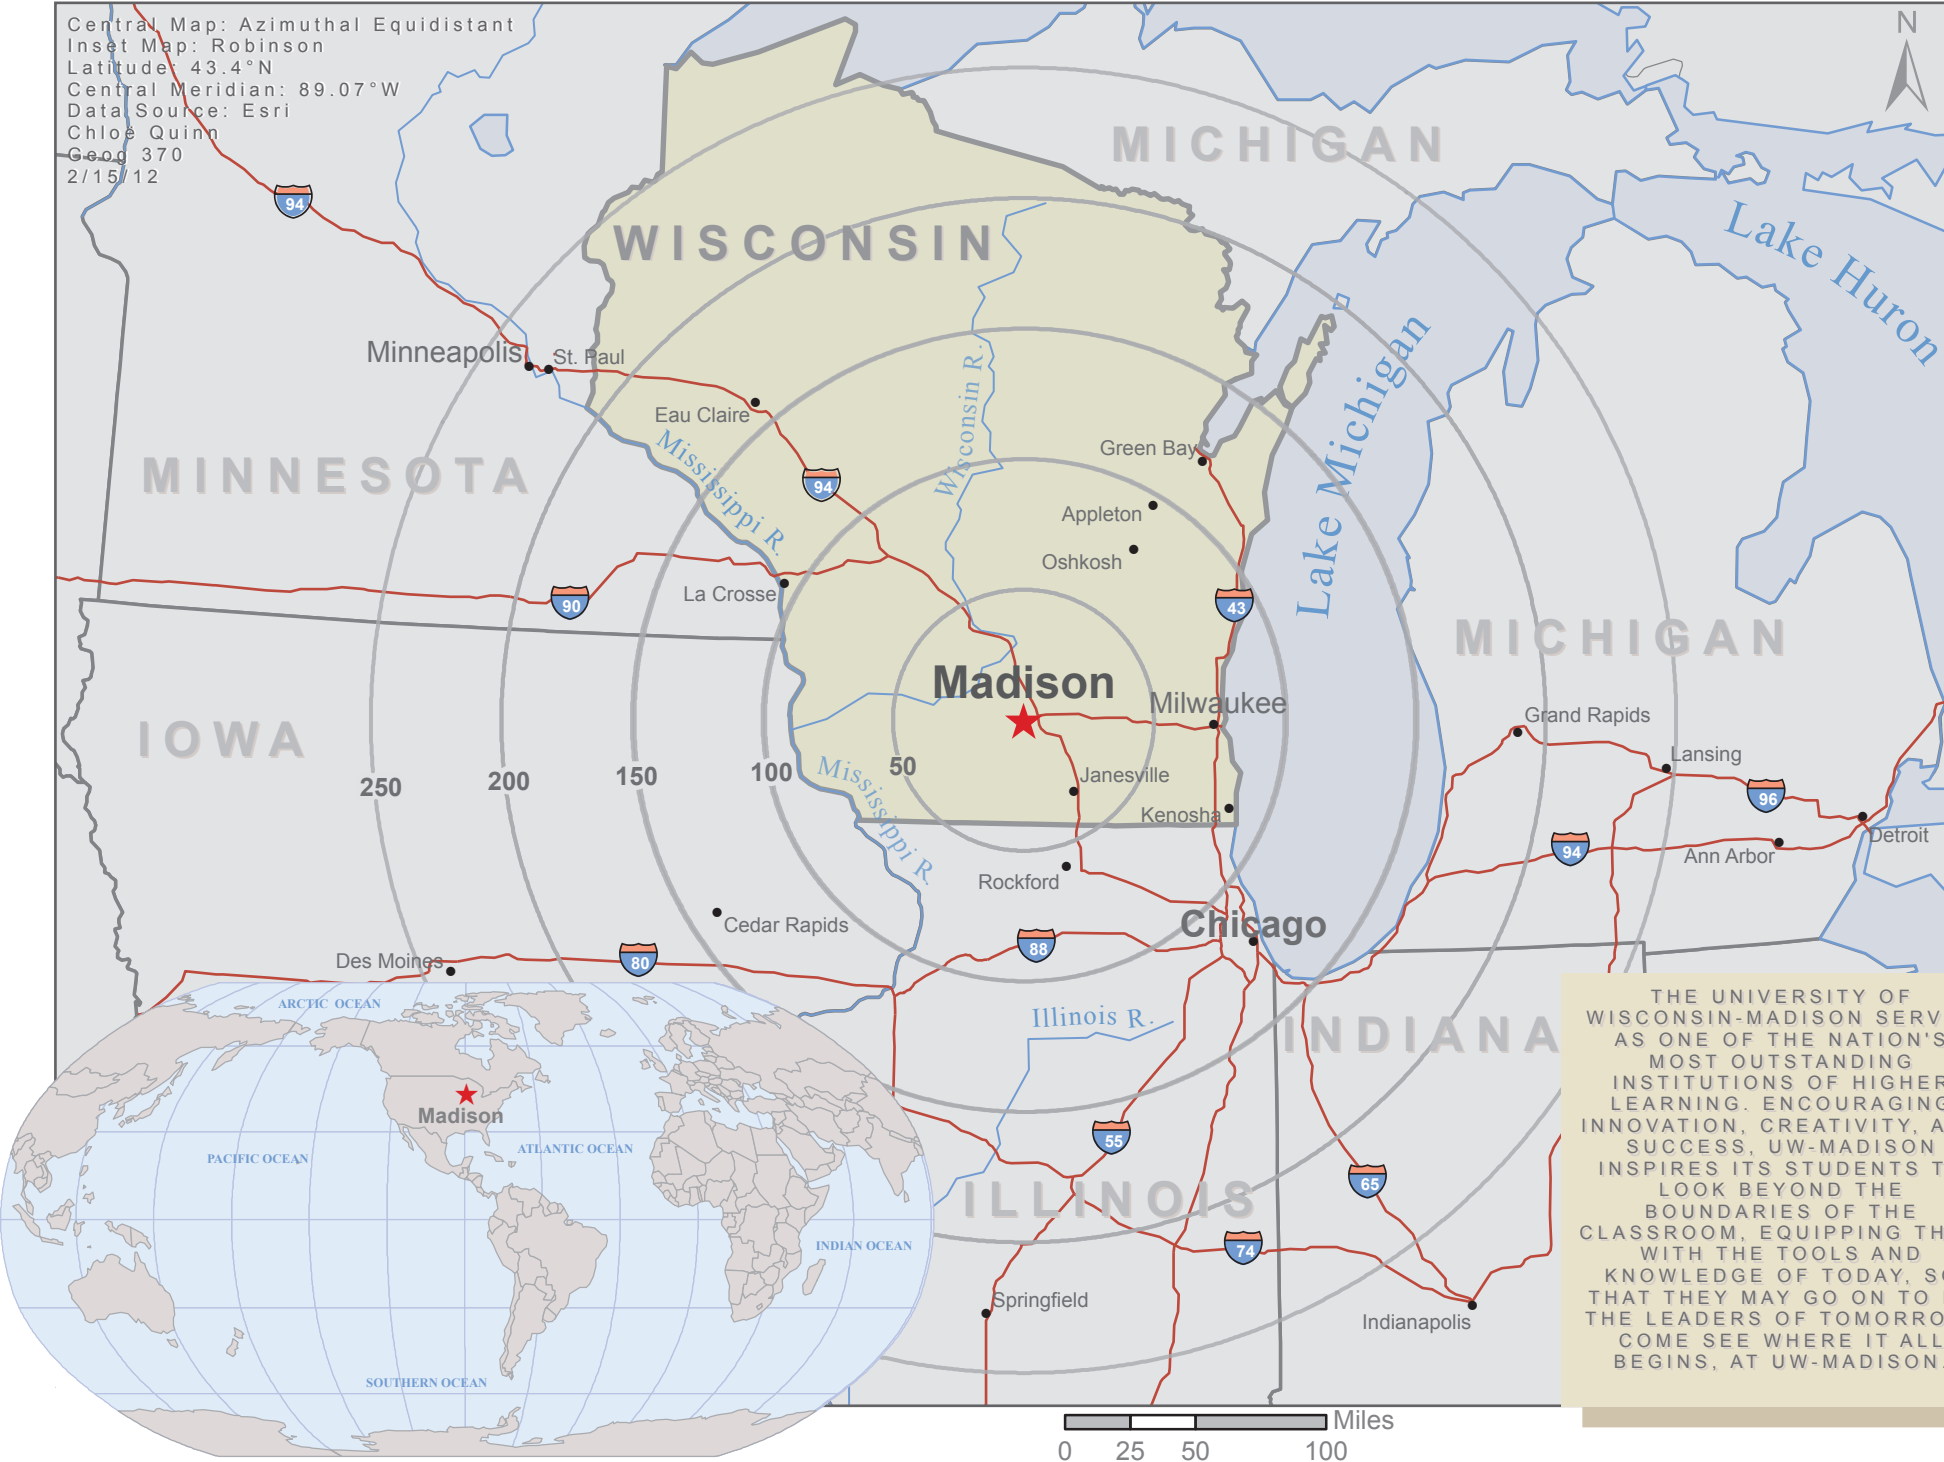

# MADISON: Home To UW-Madison, The Midwest's Premier Public University

Central Map: Azimuthal Equidistant  
 Inset Map: Robinson  
 Latitude: 43.4°N  
 Central Meridian: 89.07°W  
 Data Source: Esri  
 Chloe Quinn  
 Geog 370  
 2/15/12